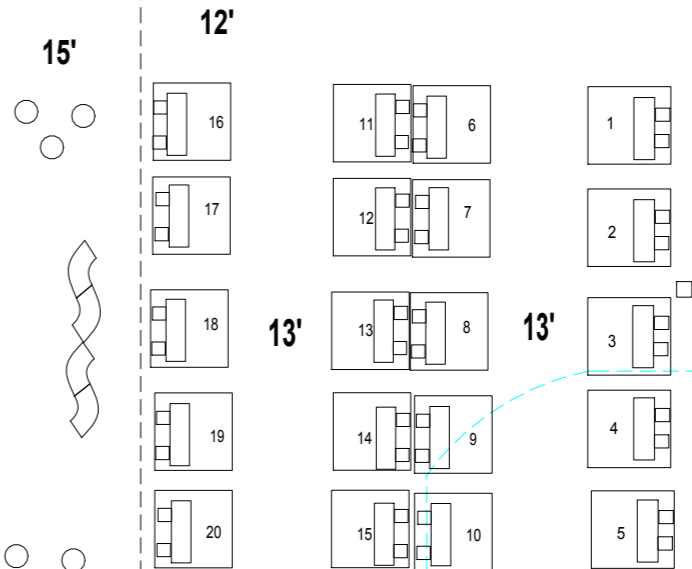

North

Room Square Footage: 21,200

Registration Area

A/V Platform  
8'x8'x24"

BAR

Stage

Dance Floor  
Extends out  
42' Feet from  
Stage.

99' 4"

7'

8'x16'x24"

12'

BAR

Floor to Ceiling Windows

Dance Floor.  
Extends 44'  
From  
Corner Pillar

20' Wooden Dance Floor